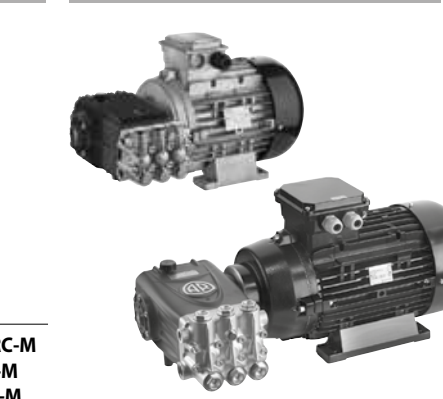

Electric motor-pump units

bar	70÷500
l/min	5,5÷100