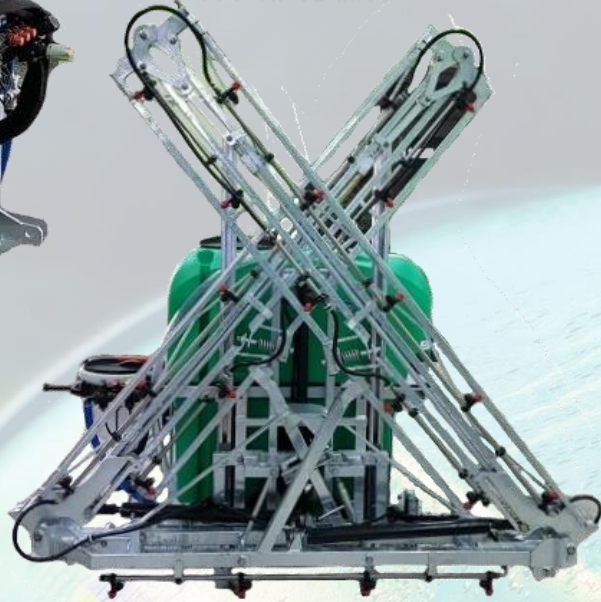

PLATINUM 2.0

AIR PROF

TOWER INVERTER

CIP

PAT

AIR POWER DC

CIRS "T"

INVERTER AVANT

ECO POWER

GOLDEN POWER "V"

SEGUI

le ns. prove in campo su YouTube

PBX

PBX

(12-14-15 MT)

PBI (12 MT)